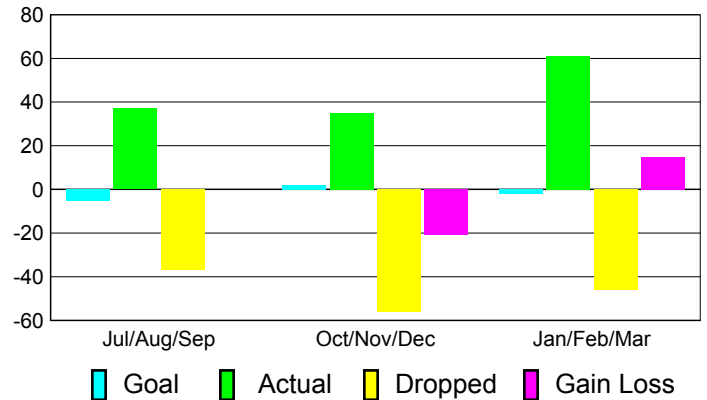

### YTD Status Quo Clubs 2010-2011

Status Quo Clubs Compared to Status Quo Members

## MEMBERSHIP

**Membership Results**  
2010-2011

**Membership**  
2009-2010

Month	Net Memb Goal	Actual New Memb	Actual Dropped Memb	Gain/Loss of Memb	Gain/Loss of Memb
Jul/Aug/Sep	-5	37	-37	0	0
Oct/Nov/Dec	2	35	-56	-21	-37
Jan/Feb/Mar	-2	61	-46	15	-4
<b>Totals</b>	<b>-5</b>	<b>133</b>	<b>-139</b>	<b>-6</b>	<b>-41</b>

### Membership Results 2010-2011

Goal, New, Dropped, Gain/Loss

### Comparison of Membership Gain/Loss

Current Year Compared to the Previous Year